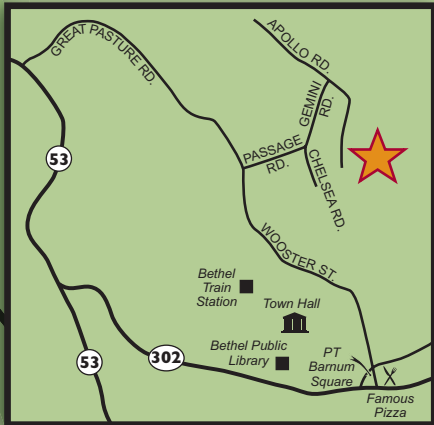

Stanley Lasker Richter Memorial Park and Municipal GC

MIDDLE RIVER RD
AUNT HAKK RD

MILL PLAIN RD

DANBURY

Trader Joe's

Ives Center for the Performing Arts

Western Connecticut State University

Ridgewood Country Club

North Street Shopping Center

Danbury Hospital

Western Conn State University

FEDERAL RD.

Exit 8

84

NEWTOWN RD.

53

Exit 5

WOOSTER HGTS.

Exit 3

Danbury Fair Mall

Danbury Munciple Airport

Wooster Mountain State Park

TARRYWILE LAKE

35

RIDGEFIELD

BETHEL

Sycamore Drive-In Restaurant

Caraluzzi's Market

War Memorial Park

Bethel High School

Putnam Memorial State Park

53

58

PLUM TREES RD

302

Plumbtrees School House

Blue Jay Orchards

Stone Gate Park

Rock Ridge Country Club

Meckauer Park

Newtown Country Club