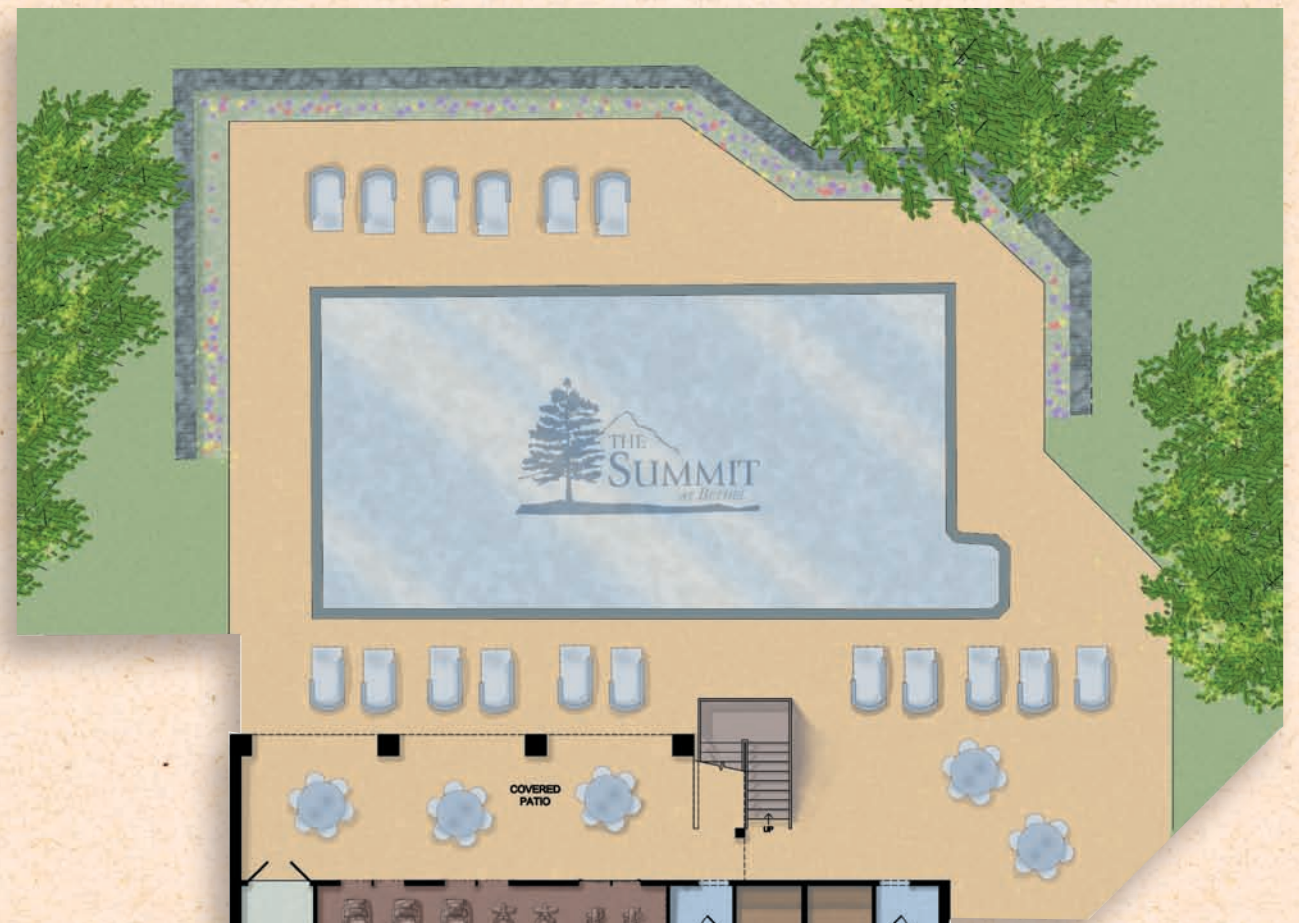

50 Apollo Road
Bethel, CT 06801

THE SUMMIT CLUB

THE HEART OF THE COMMUNITY

The Summit Club is the place where you can create your own perfect country club lifestyle. Picture yourself spending a leisurely afternoon at your private 5,600-square-foot clubhouse — as a homeowner, you're a full member!

The resort-style amenities and recreational opportunities at The Summit at Bethel truly bring resort-style living to your backyard to enjoy year-round.

Artist rendering for illustrative purposes only. Any amenities, structures, and dimensions, as well as actual landscaping, and parking facilities may vary and are subject to change.